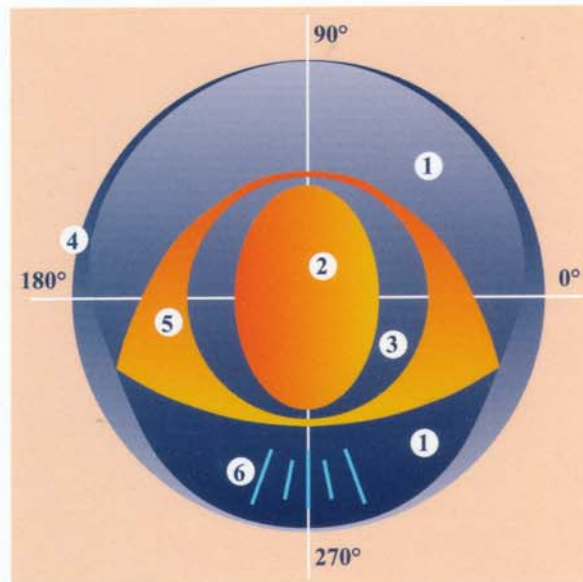

CAPRICORNIA NuTORIC® Soft Toric Lens

Design Feature

Benefit

Comfort chamfers (1)

Improved comfort and stability

Generated back surface toricity (2)

Greater reproducibility and stability

Prism-free optic zone (3)

No interference with binocular status; reduced thickness

Constant edge thickness (4)

Improved stability and comfort

Prism stabilisation zones (5)

Greater stability without excessive thickness

Laser orientation marks - 10° separation (6)

Easy assessment of lens rotation

- Patented design and winner of an Australian Design Award
- Automatic increase in stabilisation for difficult prescriptions
- Extra (X) and double extra (XX) stabilisation options
- Available with SA Multifocal technology for presbyopes

- Straightforward empirical fitting
- Choice of 4 materials and 7 tints
- Comprehensive Per Case warranty
- Full technical support and advice